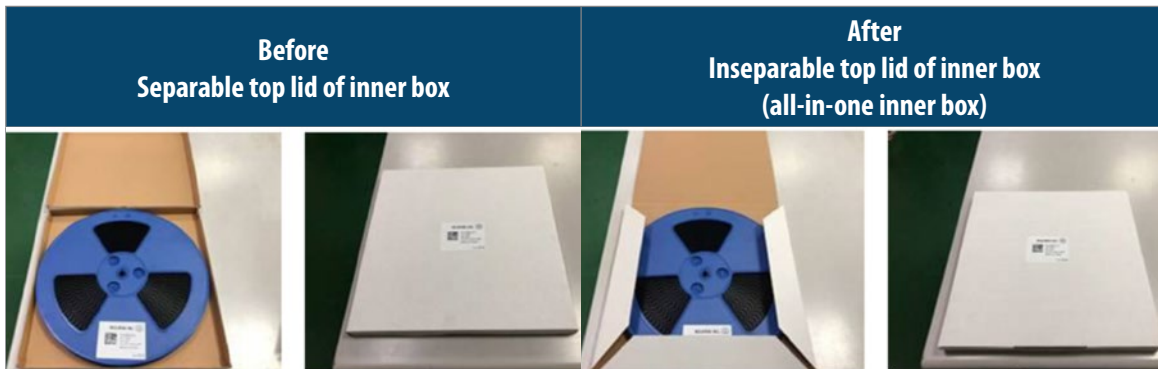

PRODUCT CHANGE NOTIFICATION

TVS DIODES

REVISED November 19, 2019

Inner Box Packaging Change for Bourns® Chip Diodes

Riverside, California – November 1, 2019 – In order to standardize packaging of Bourns® Chip Diodes, the inner box material will be changed. The change in the inner box material will have no effect on the form, fit, function, quality or reliability of the Bourns® products themselves.